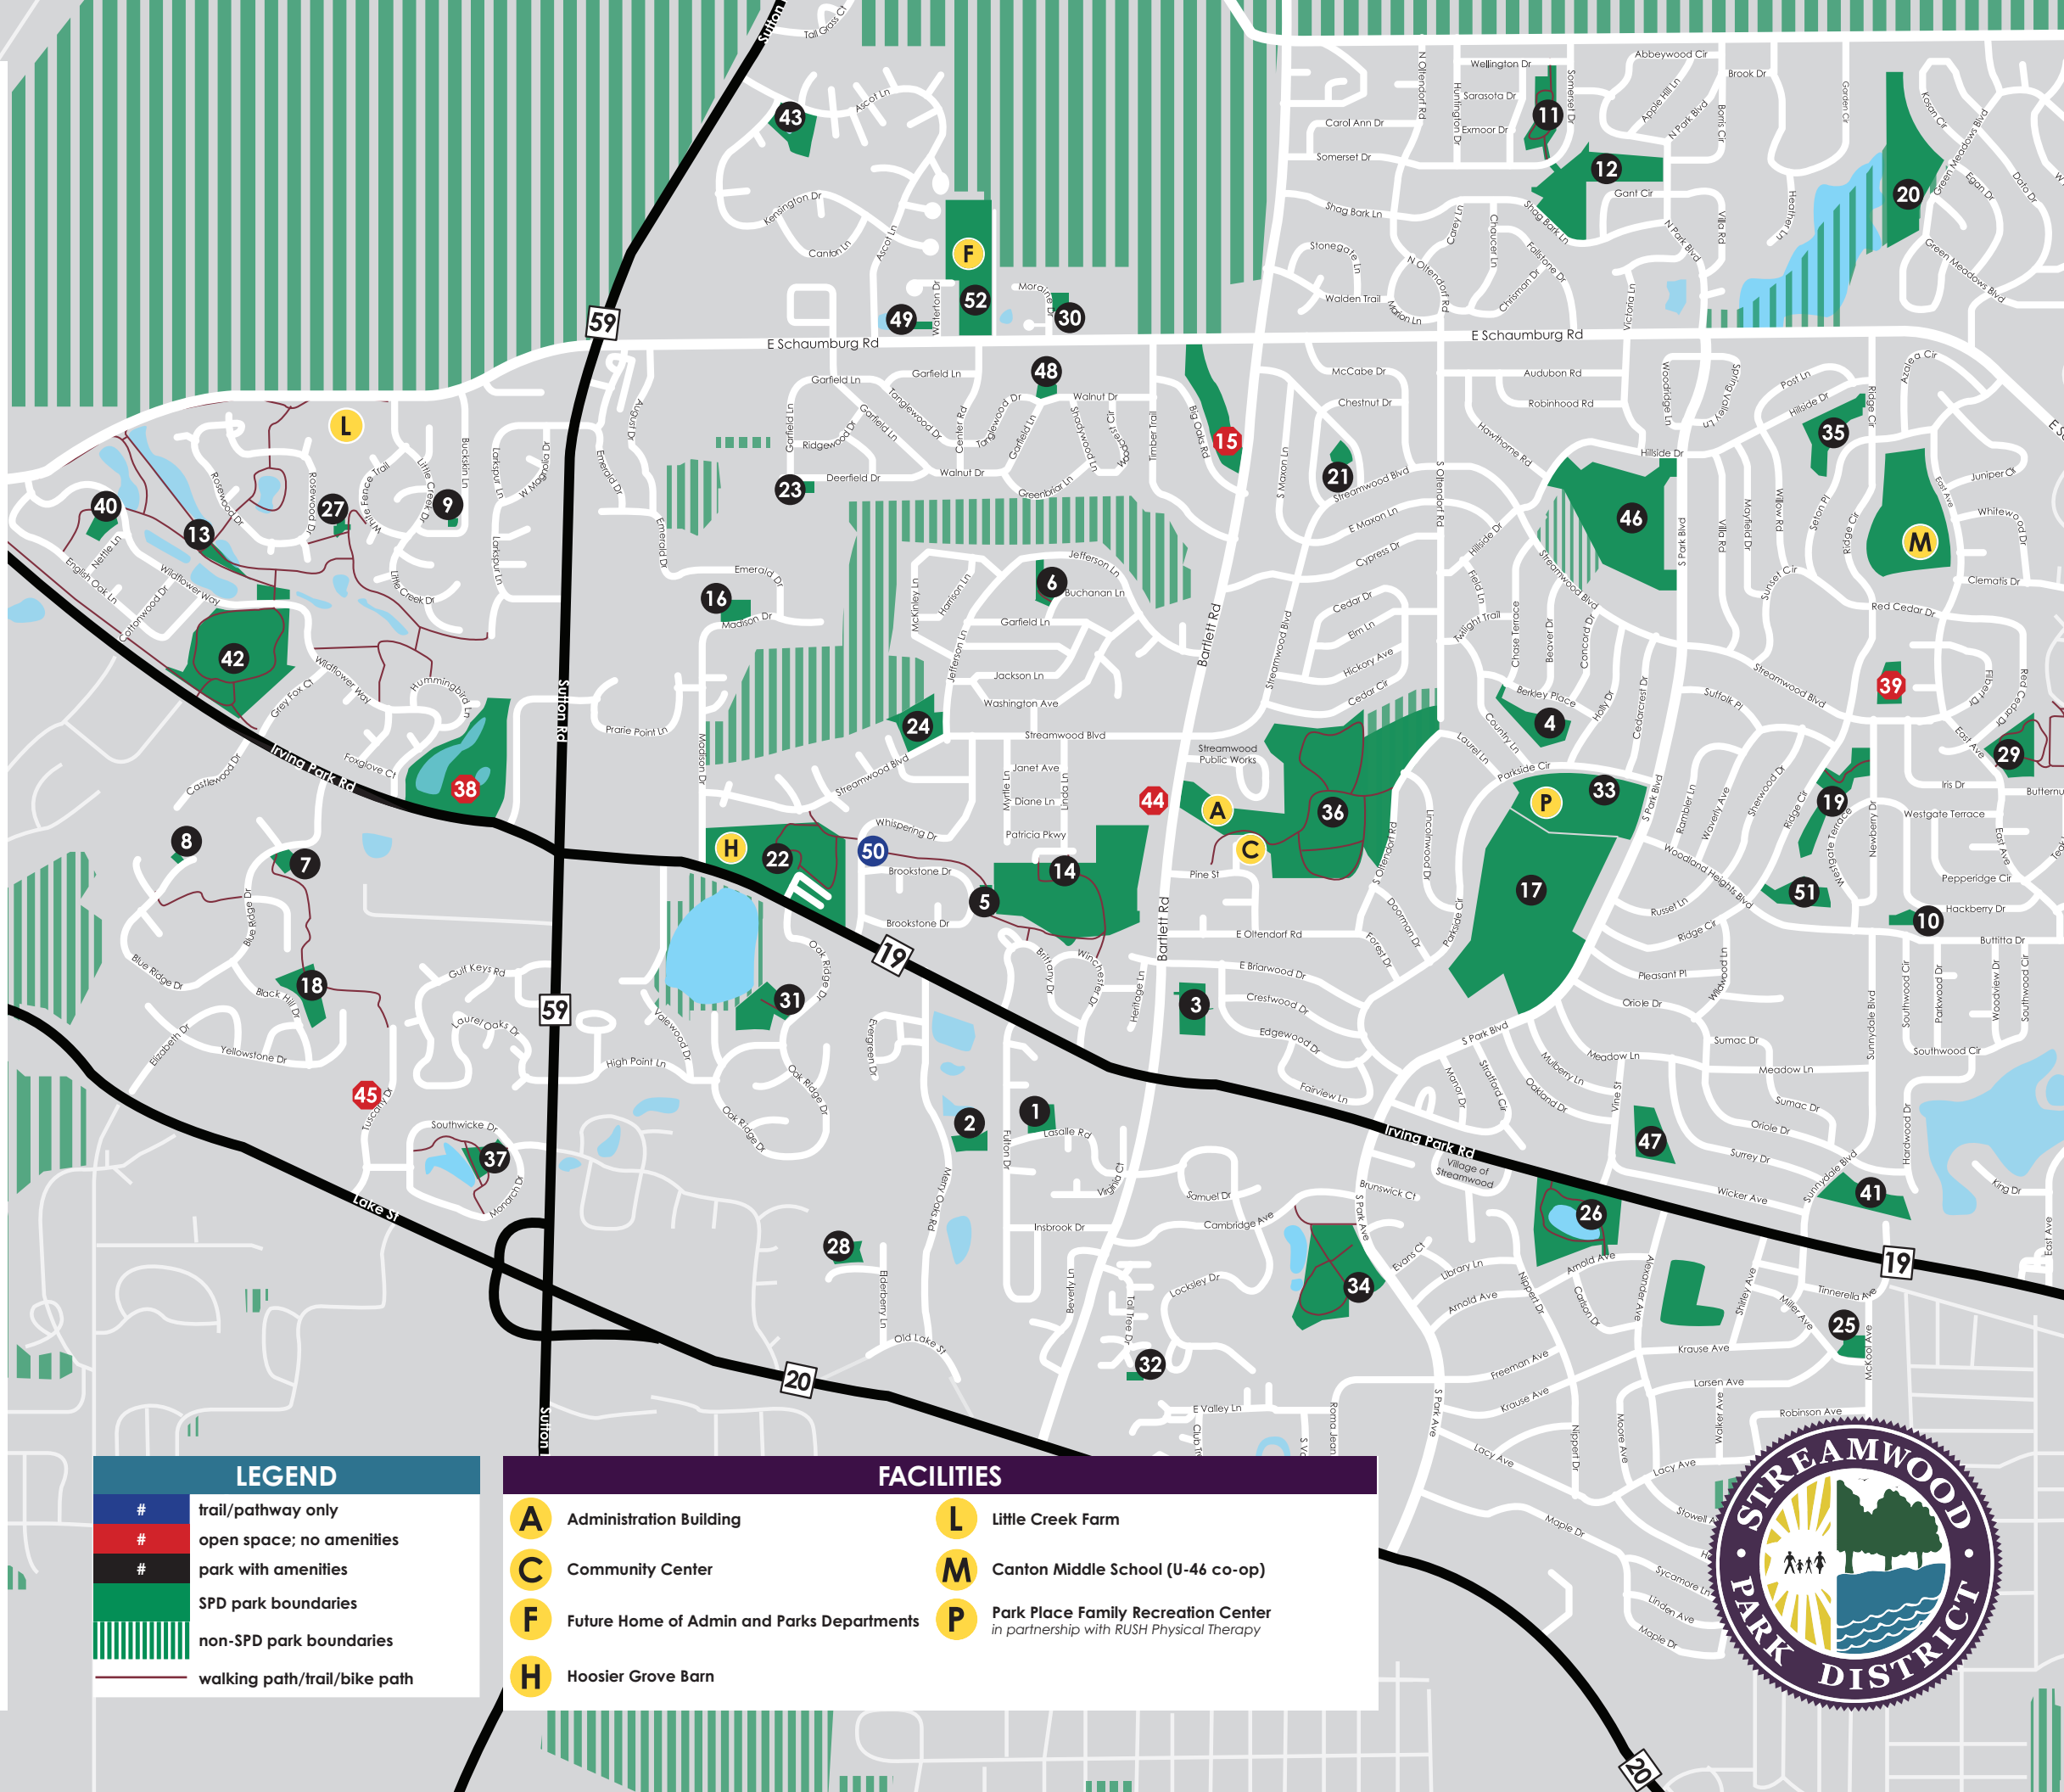

LEGEND

#	trail/pathway only
#	open space; no amenities
#	park with amenities
[Green Box]	SPD park boundaries
[Vertical Green Lines]	non-SPD park boundaries
[Red Line]	walking path/trail/bike path

FACILITIES

A	Administration Building	L	Little Creek Farm
C	Community Center	M	Canton Middle School (U-46 co-op)
F	Future Home of Admin and Parks Departments	P	Park Place Family Recreation Center <i>in partnership with RUSH Physical Therapy</i>
H	Hoosier Grove Barn		