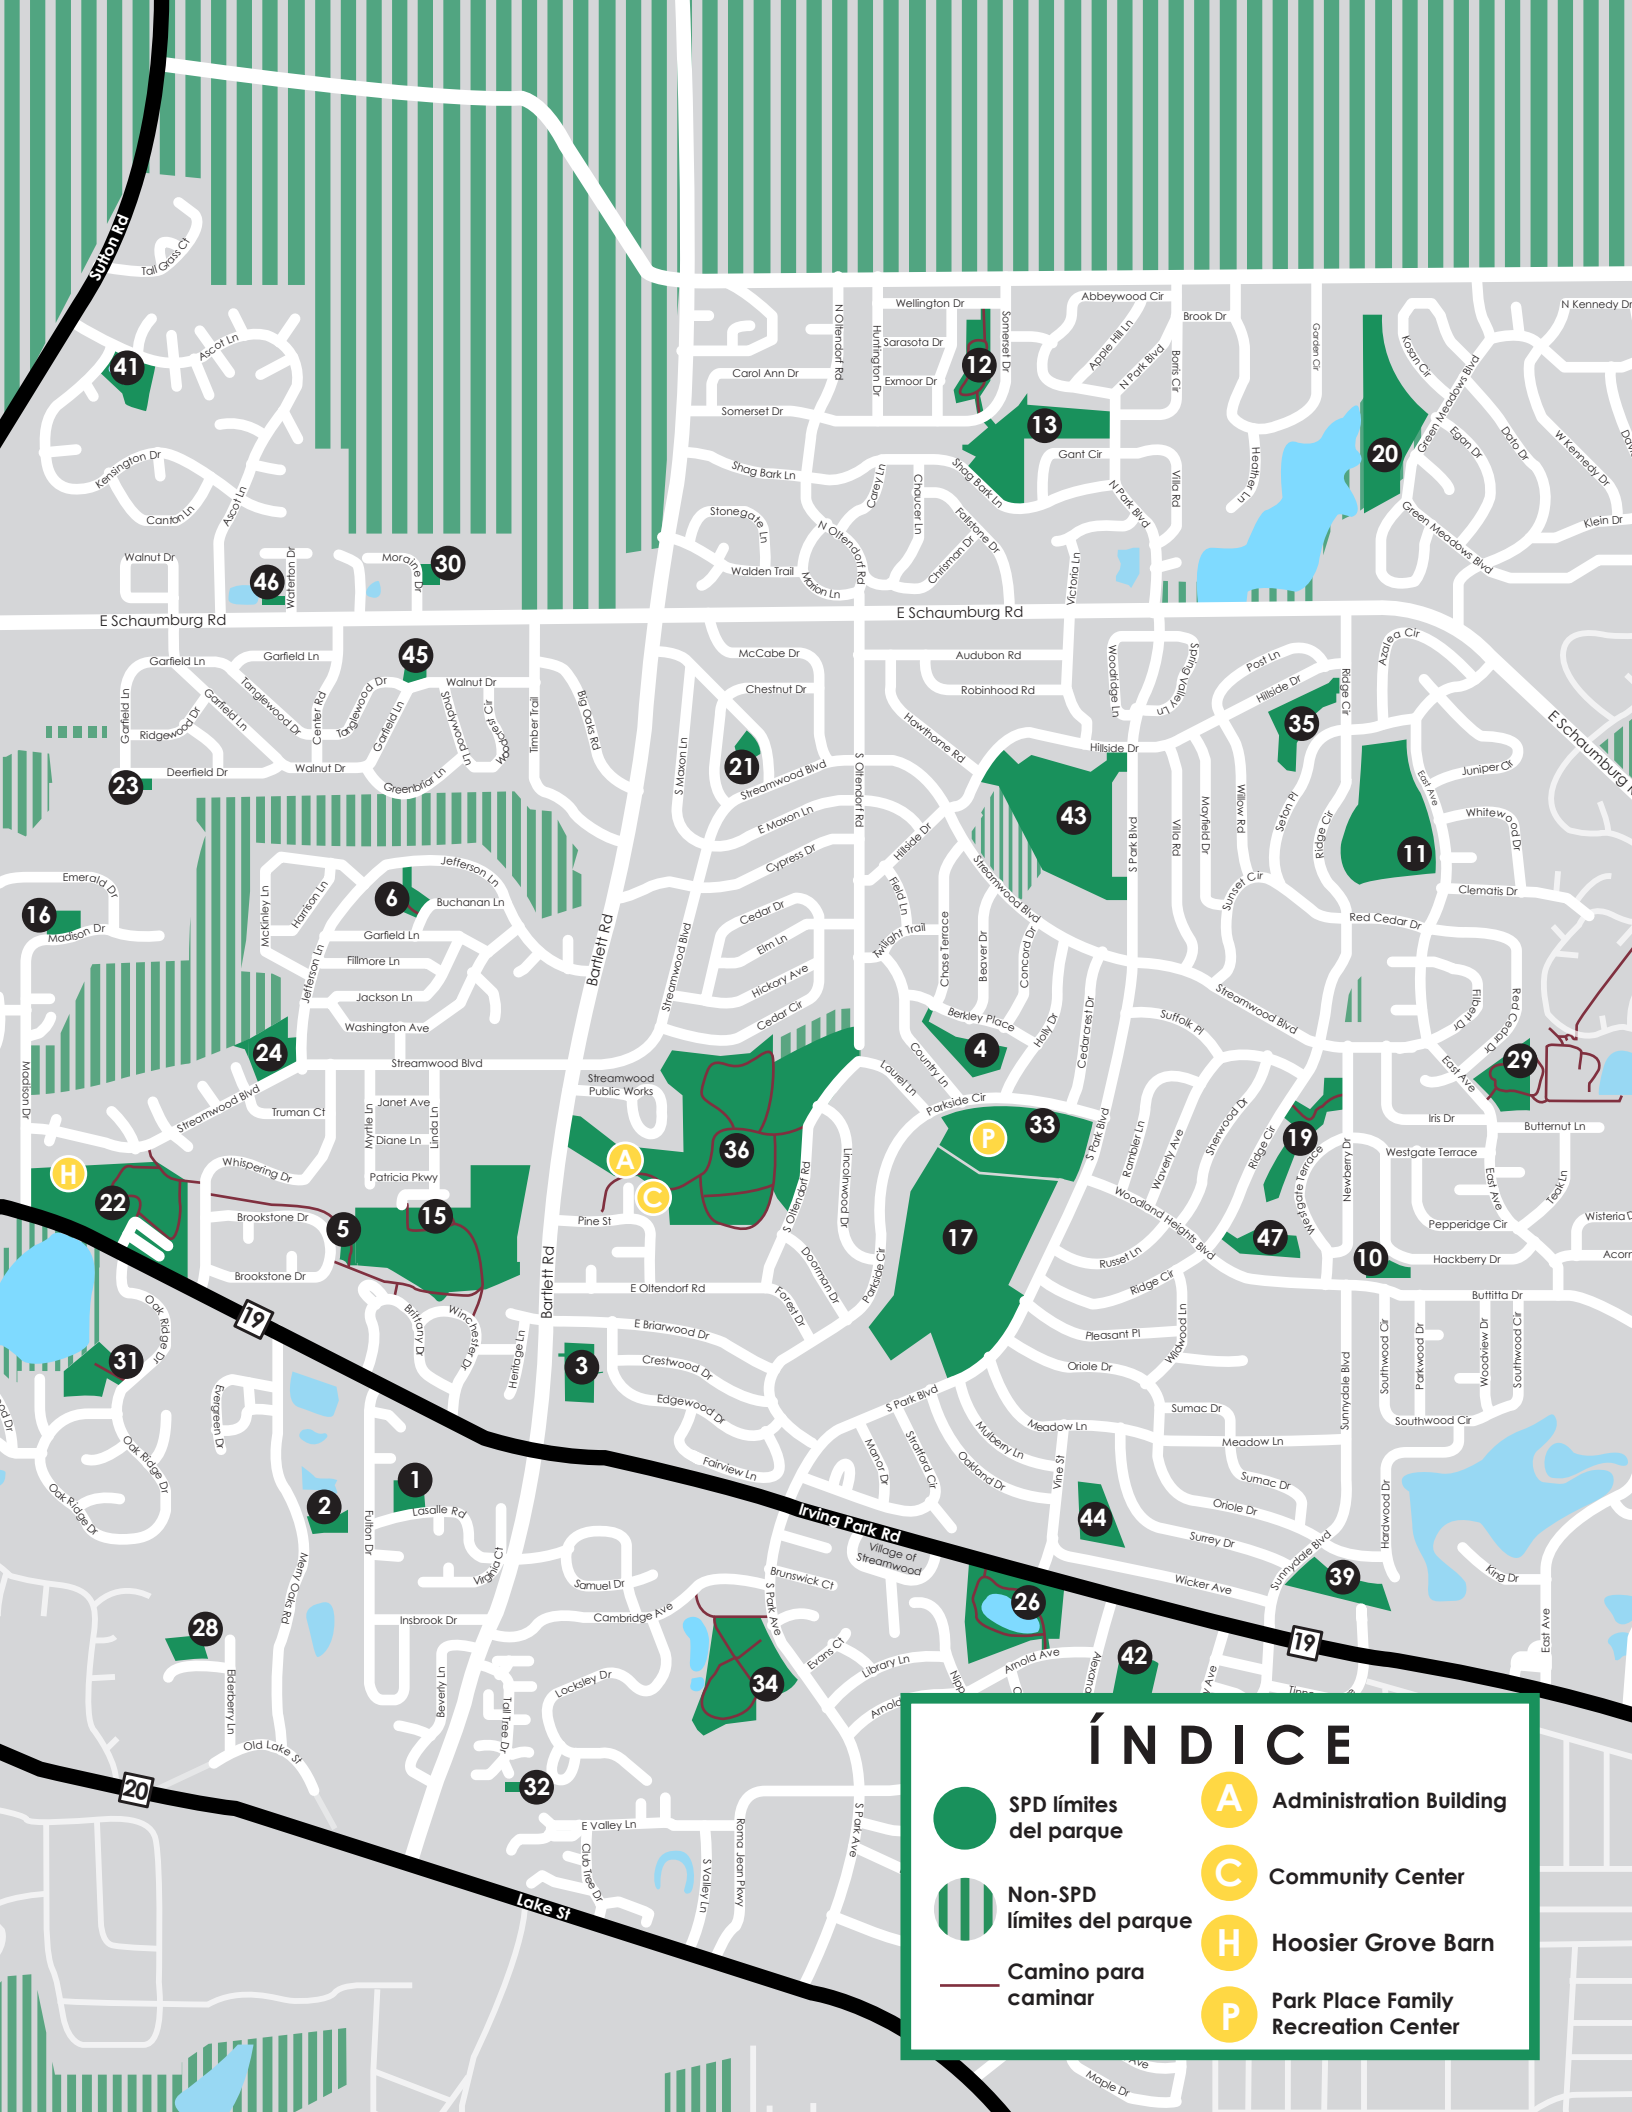

ÍNDICE

SPD límites del parque

Non-SPD límites del parque

Camino para caminar

Administration Building

Community Center

Hoosier Grove Barn

Park Place Family Recreation Center