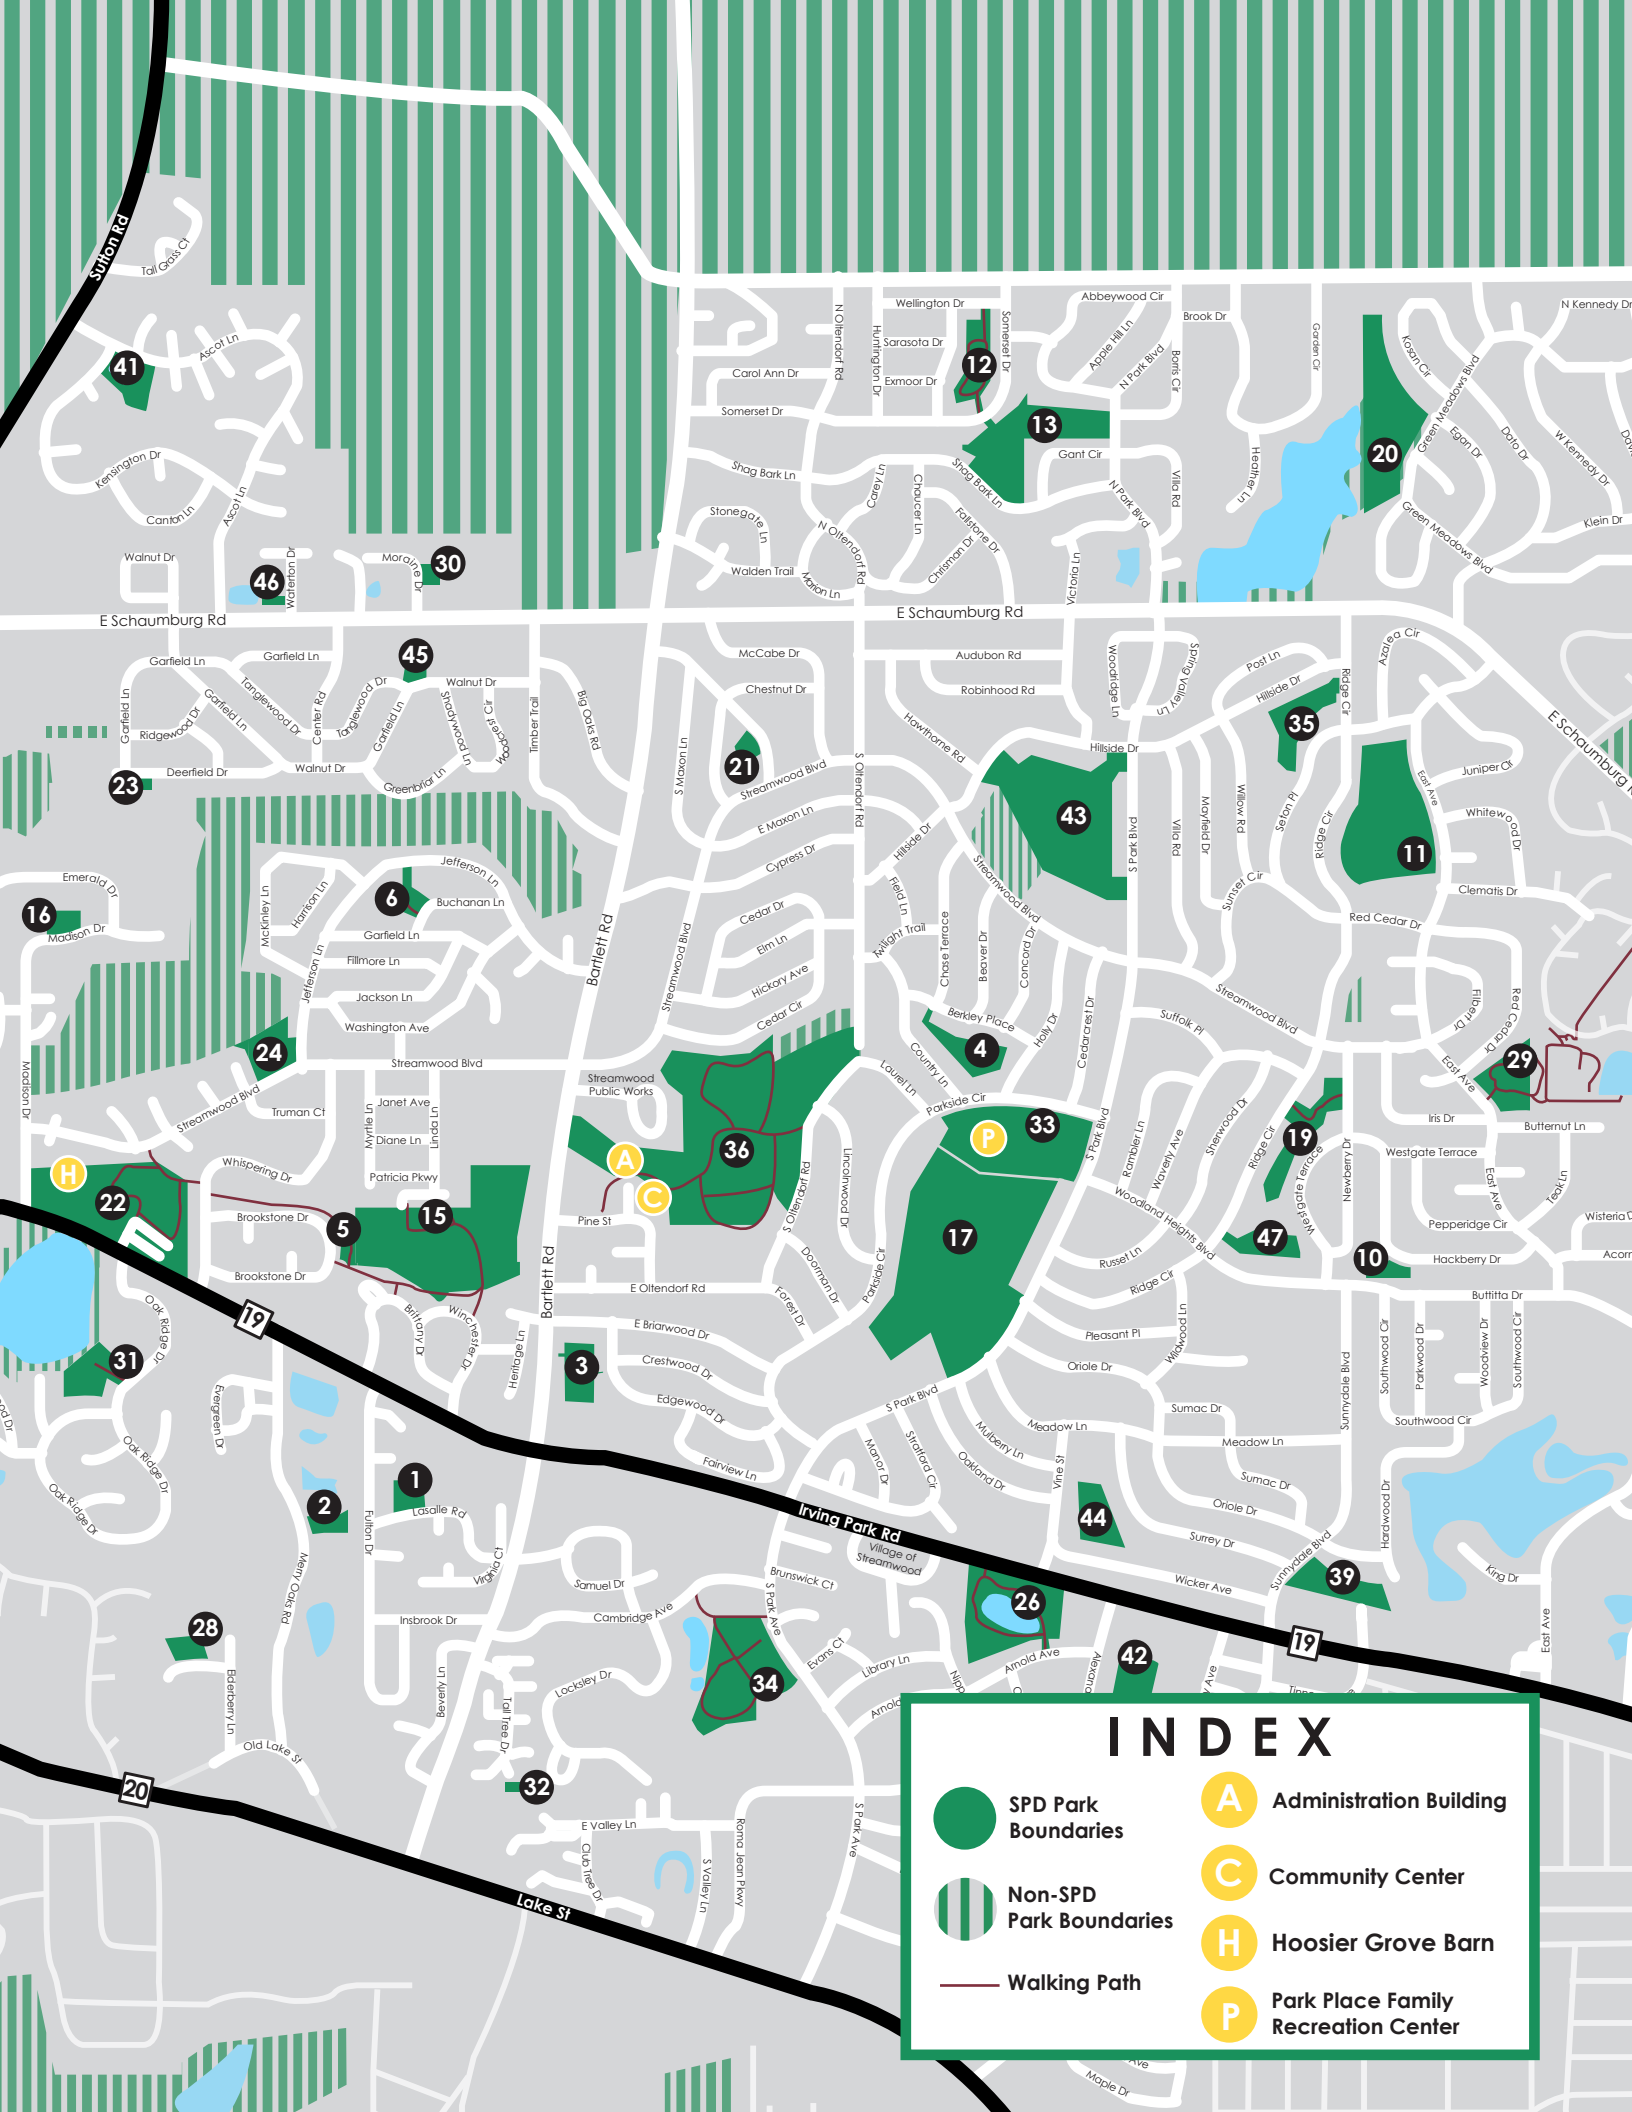

INDEX

- SPD Park Boundaries
- Non-SPD Park Boundaries
- Walking Path
- Administration Building
- Community Center
- Hoosier Grove Barn
- Park Place Family Recreation Center